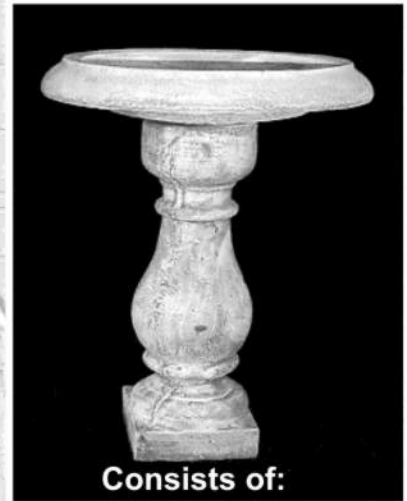

BIRD BATHS ○ VOËLBADDENS

Bird Bath (L)

1BI001
670H x 625Ø
71kg

Bird Bath (S)

1BI002
280H x 410Ø
19kg

Round Bulge Bird Bath

Consists of:

1BI009 600H x 550Ø 51kg	1BI009A Rnd bulge b/bath stand 31kg	1BI009B Rnd bulge b/bath top 19kg
---	---	---

Round Shape Bird Bath

Consists of:

1BI010 650H x 550Ø 58kg	1BI009B and bulge b/bath top 19kg	1PE010 Med twisted 39kg
---	---	--------------------------------------

Hexagonal Bird Bath

Consists of:

1BI012 800H x 720Ø 116kg	1BI012: Hexagonal b/bath stand 75kg	1BI012B Hexagonal b/bath top 41kg
--	---	---