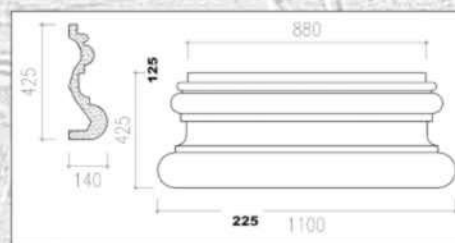

Long fluted base

ICB040
440L x 440W x
540H
52kg
Platform 310 Ø

Gaint Capital base (GRC)

7CB046
540H x 440L
x 440W x
375
Platform
390 Ø
107,8kg

Ornate cap

ICB048
350L x
350W x
300H
29kg
Platform
230 Ø

Marula base medium

ICB049
355L x 355W
x 200H
40kg
Platform
300 Ø

Plain thin large

ICB050
375L x 375W
x 190H
32kg
Platform
240 Ø

Old shape round plain

ICB054
350L x 350W
x 170H
25kg
Platform 260 Ø

Corinthian cap

ICB058
300L x 300W
x 220H
Platform
200Ø
27kg

Tuscan ring/Base GRC

7CB075
770 inside
diameter

425H x base 1100
outside diameter
48kg

7CB500R
680 O/side Ø x
460 I/side Ø x
230H
22kg

7CB500B
Tuscan base with ring
680 O/side Ø x 460
I/side Ø x 340H x base
700L x 700W x 110H
24kg
Available in halves

Octagonal 300 EV base

ICB071
490 O/side Ø
x 330 I/side
Ø x 180H
48kg

CAPS & BASES ROUND ○ KOPSTUKKE & VOETSTUKKE

Plain thick

1CB001
355L x 355W
x 165H
33kg
platform
240 Ø

New plain base

1CB001S
290L x 290W
x 155H
22kg
platform
250 Ø